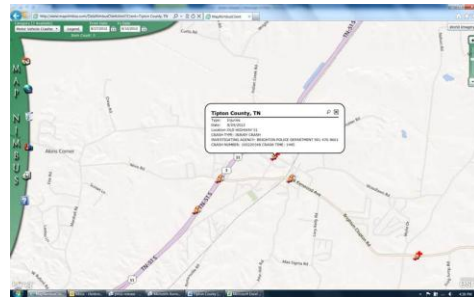

GTG has more than 700 clients located throughout North America and Europe and serves all levels of government as well as the private sector. To support our clients, GTG maintains four offices located across the United States: Headquarters in North Carolina, and regional offices in Texas, Florida, Ohio, and California.

Additional information may be obtained by contacting Geographic Technologies Group, Inc. at 888-757-4222 or you can access our website at www.geotg.com.

####